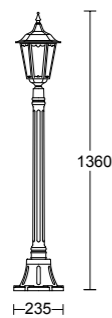

CHESTER

0134

0138

0140

0110

0114

0130

0131

0132

0133

diffusore in policarbonato
polycarbonate diffuser
MAX 60W

CODICE COLORI
COLORS CODE

- **.01** ☐ bianco
  white
- **.02** ☐ nero
  black
- **.05** ☐ antracite
  anthracite
- **.11** ☐ nero bronzo
  black bronze

ACCESSORI
ACCESSORIES

BASE PER ANCORAGGIO
ANCHORAGE PLATE

.36F.T

vetro trasparente clear diffuser

100W INC

E27

flood 128°

1380 lm

CERTIFICAZIONI
CERTIFICATION

GRADO DI PROTEZIONE
IP RATE

IP 43

CLASSE DI ISOLAMENTO
CLASSIFICATION

classe I
class I

CORPO
HOUSING

alluminio pressofuso EN AB 47100 alta resistenza all'ossidazione
die-cast aluminum EN AB 47100 high resistance to oxidation

DIFFUSORE
DIFFUSER

vetro trasparente
clear glass

VITERIA ESTERNA
EXTERNAL SCREWS

inox A2
stainless steel A2

GUARNIZIONI
SEALING GASKET

EPDM
EPDM

LAMPADINA
BULB

esclusa
not included

FINITURA
FINISH

verniciatura in polveri poliestere ad alta resistenza ai raggi UV ed alla corrosione
powder coated polyester high resistant to UV and oxidation