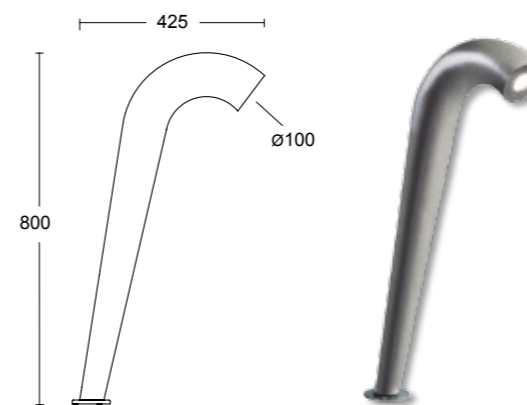

1814

finiture disponibili *finishes available*
grigio antracite | grigio RAL9006
anthracite grey | *RAL9006 grey*

.50X.T

vetro trasparente *clear diffuser*
trasformatore elettronico non incluso
electronic ballast not included

35W 12V QR-CB

GU4

12° - 38°

730 lm