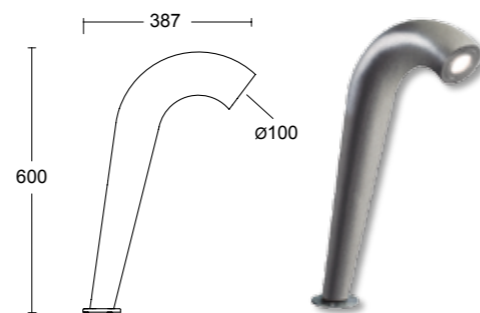

Organically shaped 12 volt pathway bollard in aluminum. Available in three sizes. Wood effect finish available in addition to grey metal finishes. Transformer not included. Accessories available include: cement mounting threads.

ROOT

design_arch. margarita kroucharska

1810

finiture disponibili *finishes available*
grigio antracite | grigio RAL9006
anthracite grey | *RAL9006 grey*

1812

finiture disponibili *finishes available*
grigio antracite | grigio RAL9006
anthracite grey | *RAL9006 grey*