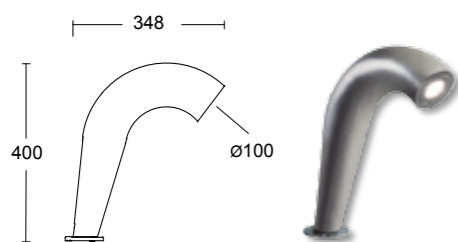

ROOT

design_arch. margarita kroucharska

1810

finiture disponibili *finishes available*
grigio antracite | grigio RAL9006
anthracite grey | *RAL9006 grey*